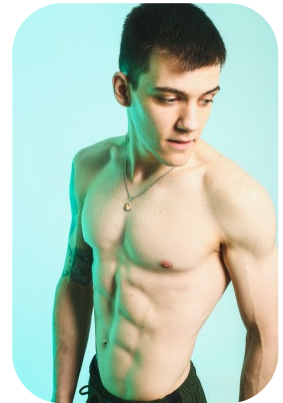

Chiril Lobanov

Age: 25-30	Height: 6ft1inch	Eye Colour: Blue	Accent: Northern
Gender:M	Weight: 70kg	Waist: 70	Bust: 79
Location: Britain North	Shoe Size: 9	Hips: 72	
Drives: Yes	Hair Color: Brunette		

Talents
COMMERCIAL MODELS, EXTRAS, ATHLETES

Additional Talents:

BIKE - SWIM - ROLLERBLADE - SKATEBOARD - CLIMB

BOXING - 1 YEARS, GYM FITNESS - 5 YEARS

FOR ANY INQUIRIES PLEASE CONTACT US

0207 834 66 60 - Office

www.fusionmng.com

cast@fusionmng.com

FM FUSION
MANAGEMENT
TALENT & MODEL MANAGEMENT AGENCY